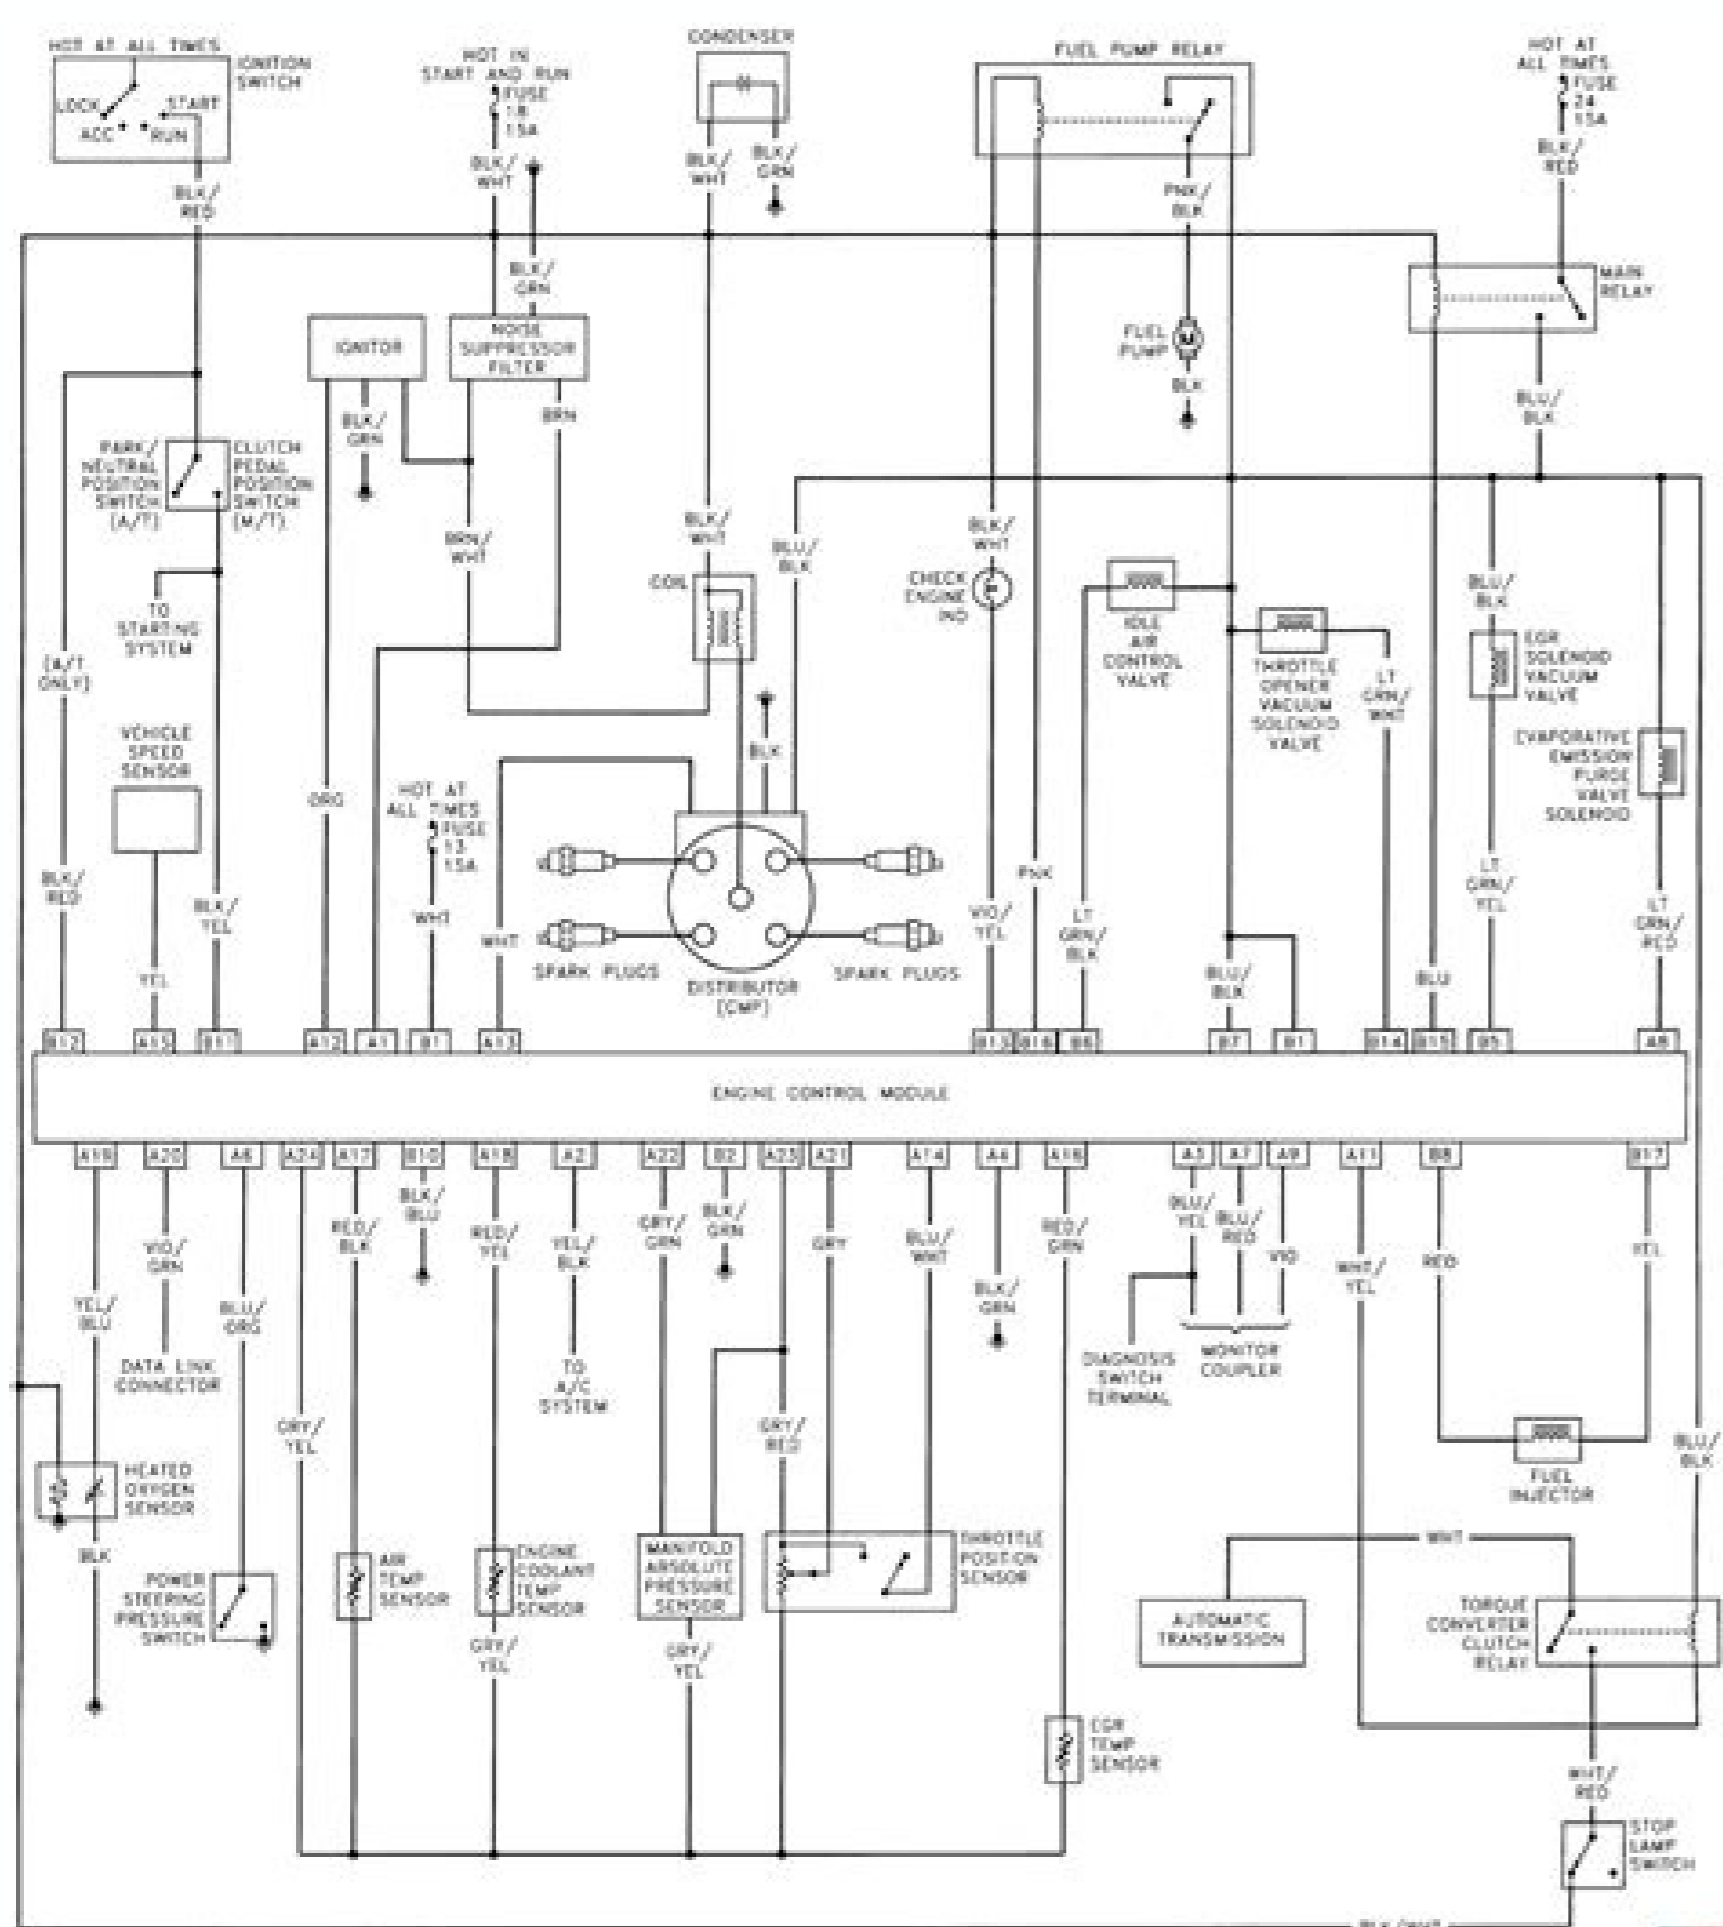

CONTROLLER

CONTROL PANEL ASSY (FOR TRAVELING AND MATERIAL HANDLING)

Removal-Installation

Caution:
Measure the voltage between P4 and N1 before starting the job. If any voltage exists, insert a resistor at approx. 100 Ω between P4 and N1 to discharge the capacitor.

Removal Procedure

1. 1 Disconnect the battery plug.
2. 2 Open the seat stand.
3. 3 Remove the controller cover.
4. 4 Remove the transformer cover.
5. 5 Disconnect the external wiring to the controller at the connector and terminals.
6. 6 Place relatively thick corrugated cardboard on top of the battery.
7. 7 Remove the controller set nut and remove the controller ASSY.

Installation Procedure

The installation procedure is the reverse of the removal procedure.

www.epcatalogs.com