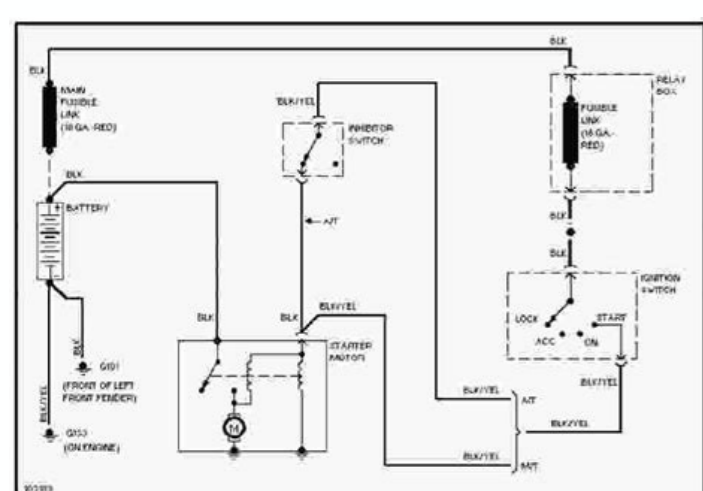

Installation Procedure

The installation procedure is the reverse of the removal procedure.

www.epcatalogs.com