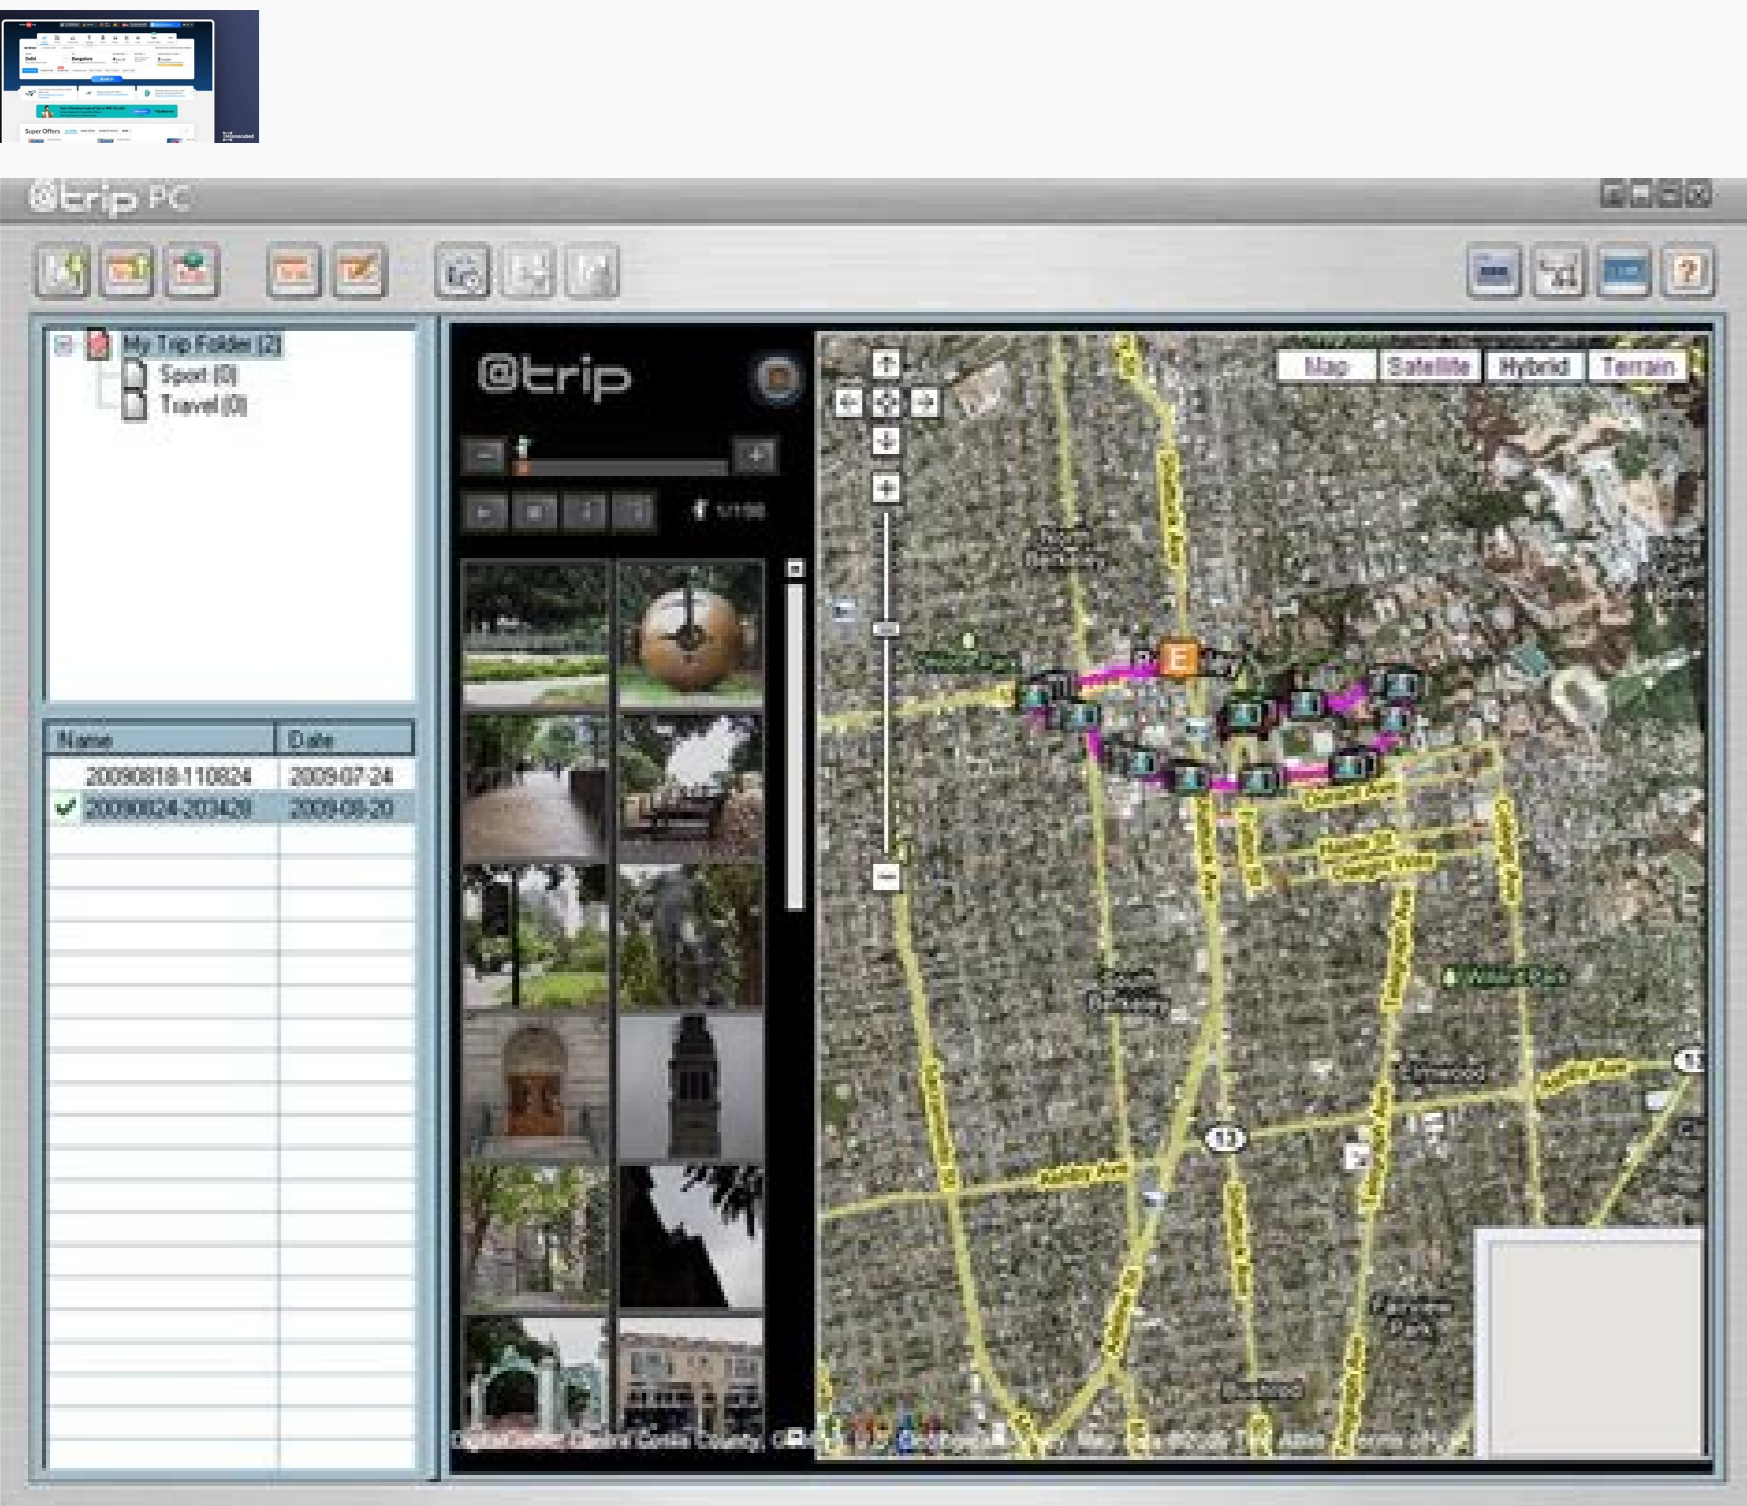

make **my** trip

Plan . Book . Travel

All your travel needs under one roof

Make my trip app for pc. Make my trip app download for pc.